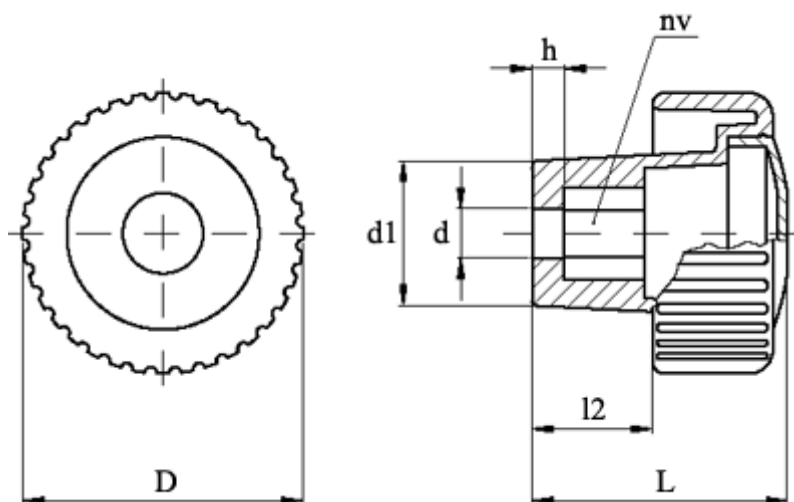

# Data Sheet

Article number: 23021387729

Description: E+G Knurled knob  
MCT.50 EH-10 C9, Black centre cap

## Measures

$D = 50$   
 $d = 10$   
 $d1 = 23.0$   
 $h = 5$   
 $L = 40$   
 $l2 = 21$   
 $NV = 16$